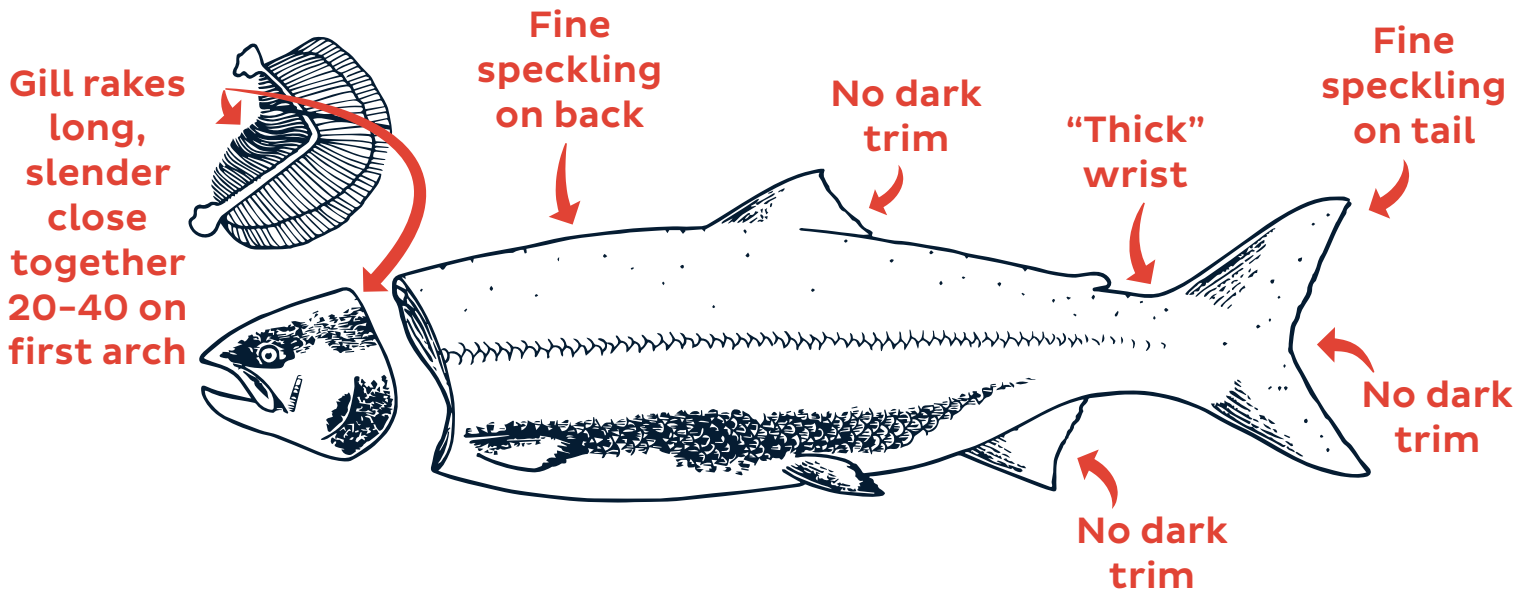

Sockeye Salmon

IDENTIFICATION GUIDE

**AVERAGE WEIGHT: 6 1/2 POUNDS
LENGTH TO 33 INCHES**