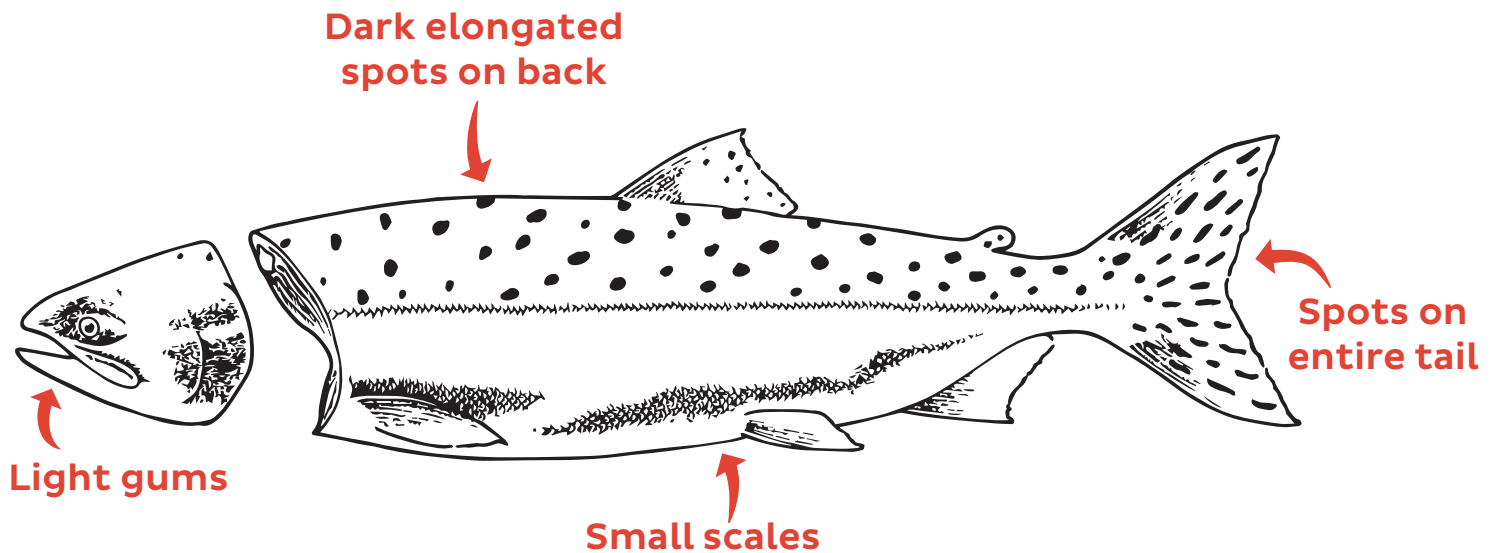

# Pink Salmon

## IDENTIFICATION GUIDE

**AVERAGE WEIGHT: 3 1/2 POUNDS  
LENGTH TO 30 INCHES**