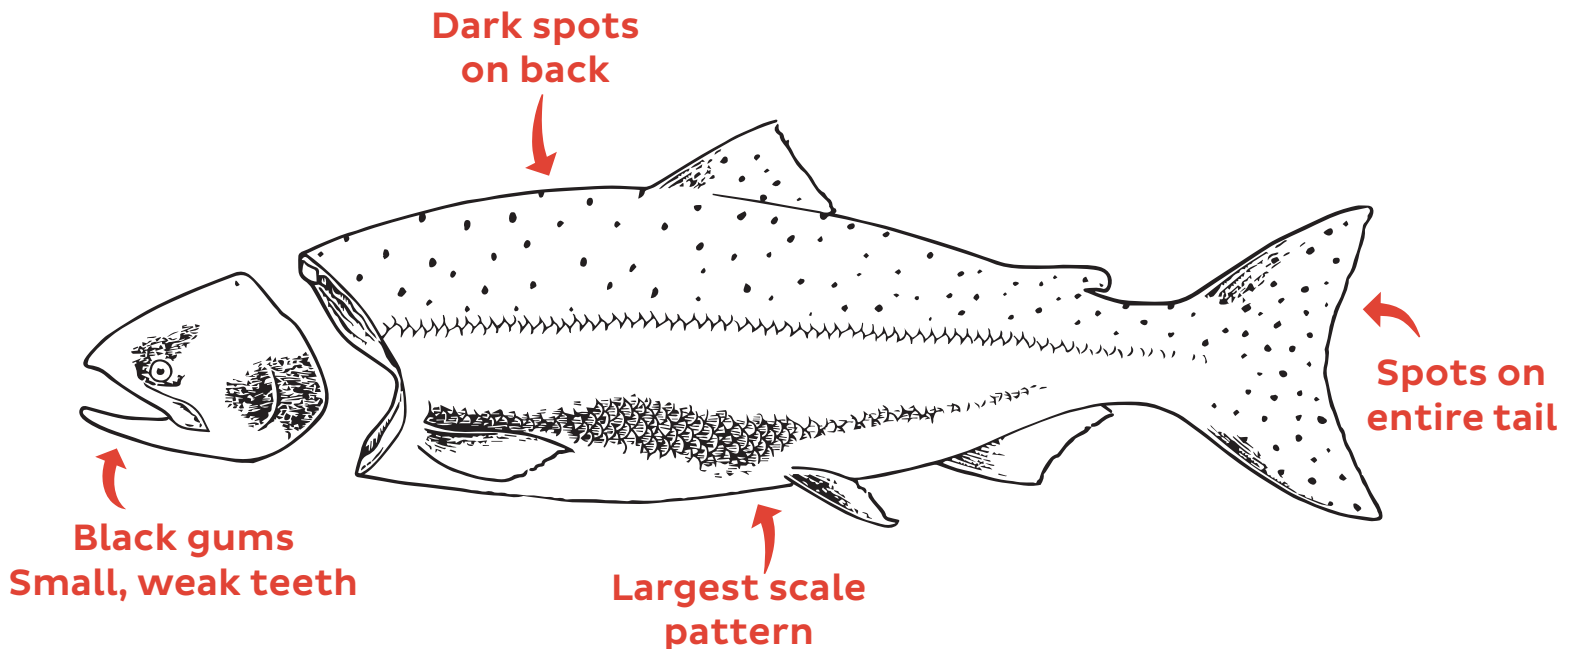

King Salmon

IDENTIFICATION GUIDE

**AVERAGE WEIGHT: 25 POUNDS
LENGTH TO 58 INCHES**