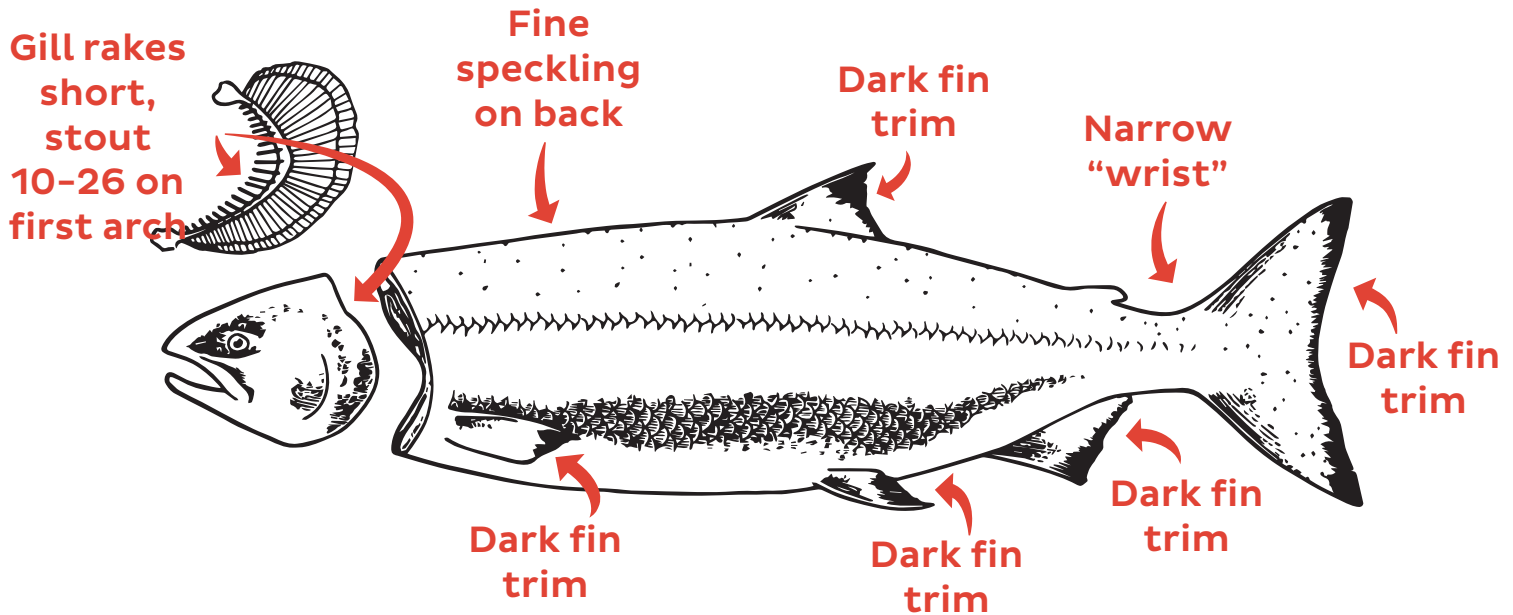

Keta Salmon

IDENTIFICATION GUIDE

**AVERAGE WEIGHT: 7 1/2 POUNDS
LENGTH TO 40 INCHES**