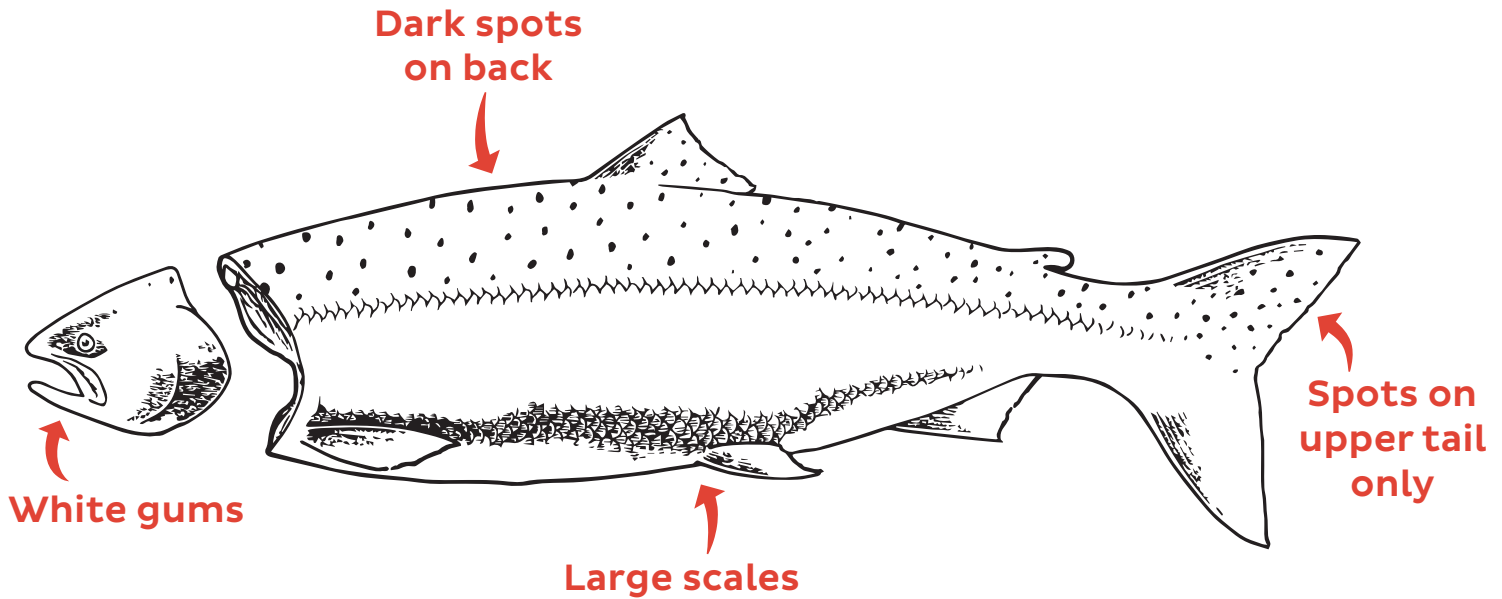

Coho Salmon

IDENTIFICATION GUIDE

**AVERAGE WEIGHT: 10 POUNDS
LENGTH TO 39 INCHES**