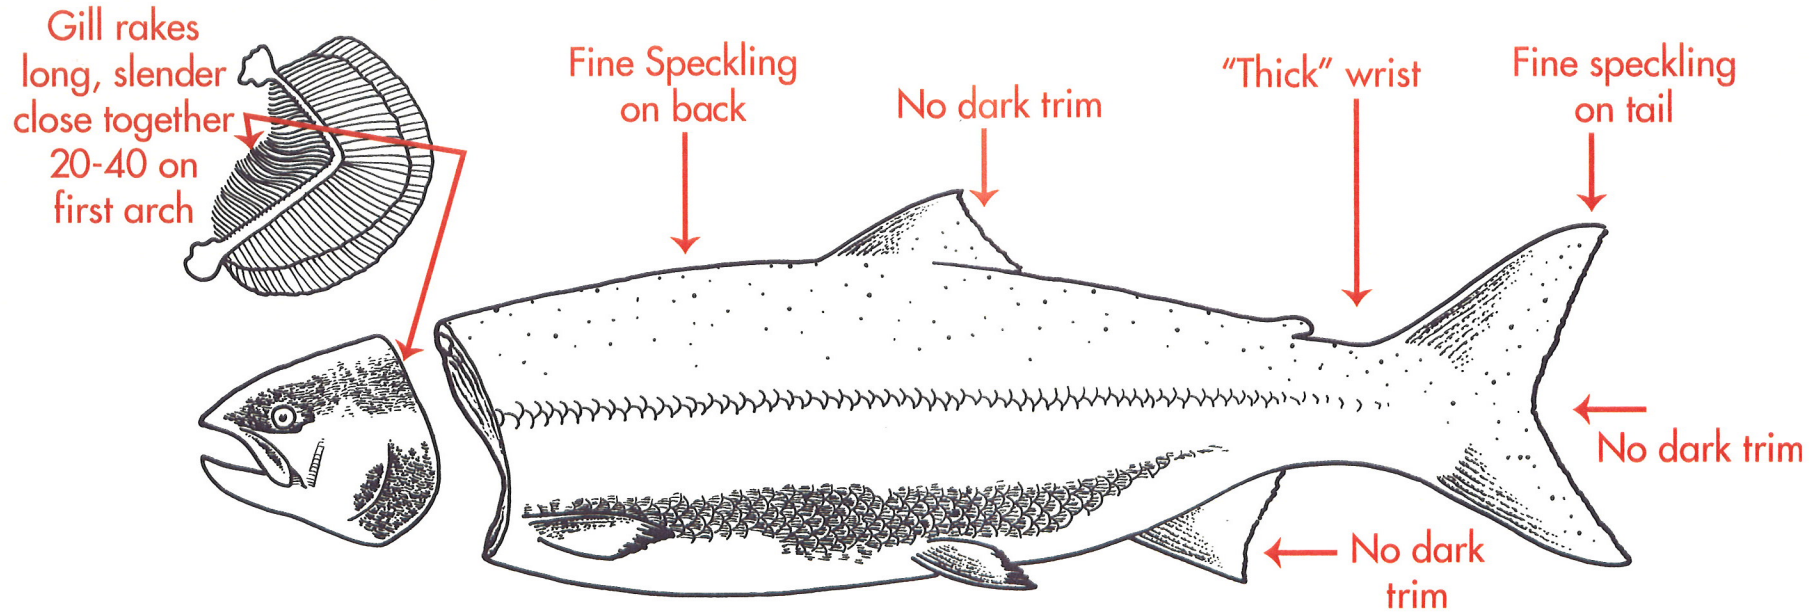

Sockeye Salmon

Average weight: 6½ pounds
Length to 33 inches

*Alaska
Seafood*

Alaska Seafood Marketing Institute
311 N. Franklin Street, Suite 200
Juneau, Alaska 99801-1147
www.AlaskaSeafood.org
Part # 21-012